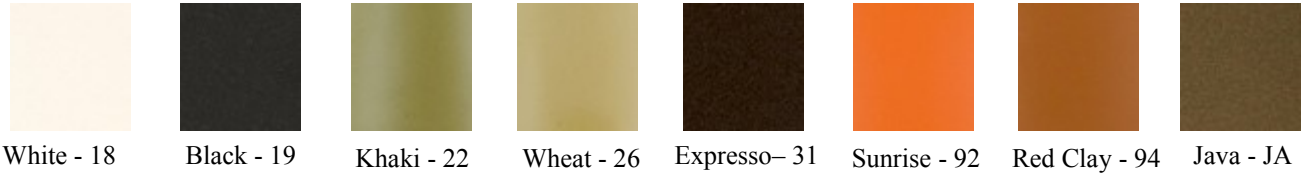

AI Fiberglass Planter Options

Standard Matte Finish Color Options:

Standard Gloss Finish Color Options:

Standard Metallic Finish Color Options:

Premium Gemstone Finish Color Options:

Premium Burnished Finish Color Options:

PLEASE NOTE:

**On-screen and printed color representations
may vary slightly from actual product colors.**