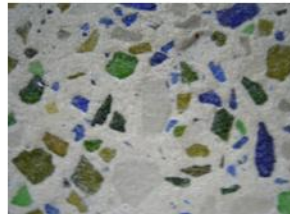

DAWN

Enterprises

Standard Recycled Glass Color Options:

Clear

Blue

Green

Citrus

Standard Concrete Color Options:

White

Natural

Brown

Charcoal

Standard Concrete with Recycled Glass Finishes:

Light Sandblast

PLEASE NOTE:

On-screen and printed color representations may vary slightly from actual product colors.