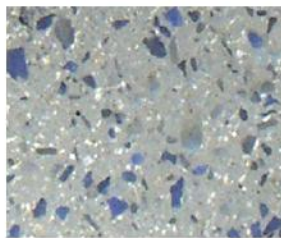

DAWN

Enterprises

Standard Recycled Glass Color Options:

Clear

Blue

Green

Citrus

Standard Concrete Color Options:

White

Natural

Brown

Charcoal

Standard Concrete with Recycled Glass Finishes:

Light Sandblast

PLEASE NOTE:

On-screen and printed color representations may vary slightly from actual product colors.