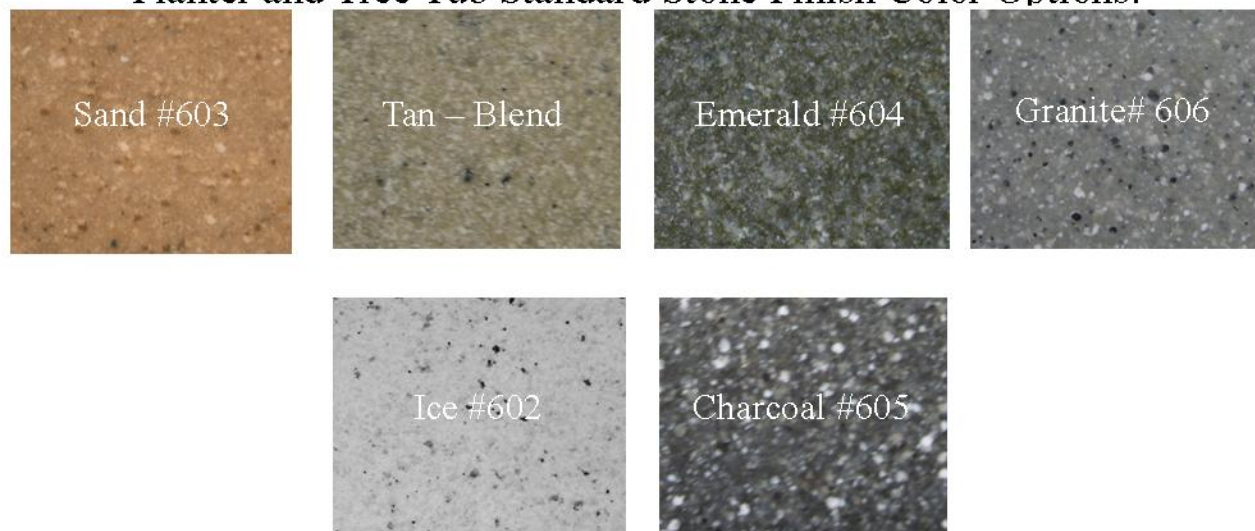

DAWN

Enterprises

Planter and Tree Tub Standard Solid Color Options:

Planter and Tree Tub Standard Stone Finish Color Options:

PLEASE NOTE:

On-screen and printed color representations may vary slightly from actual product colors.