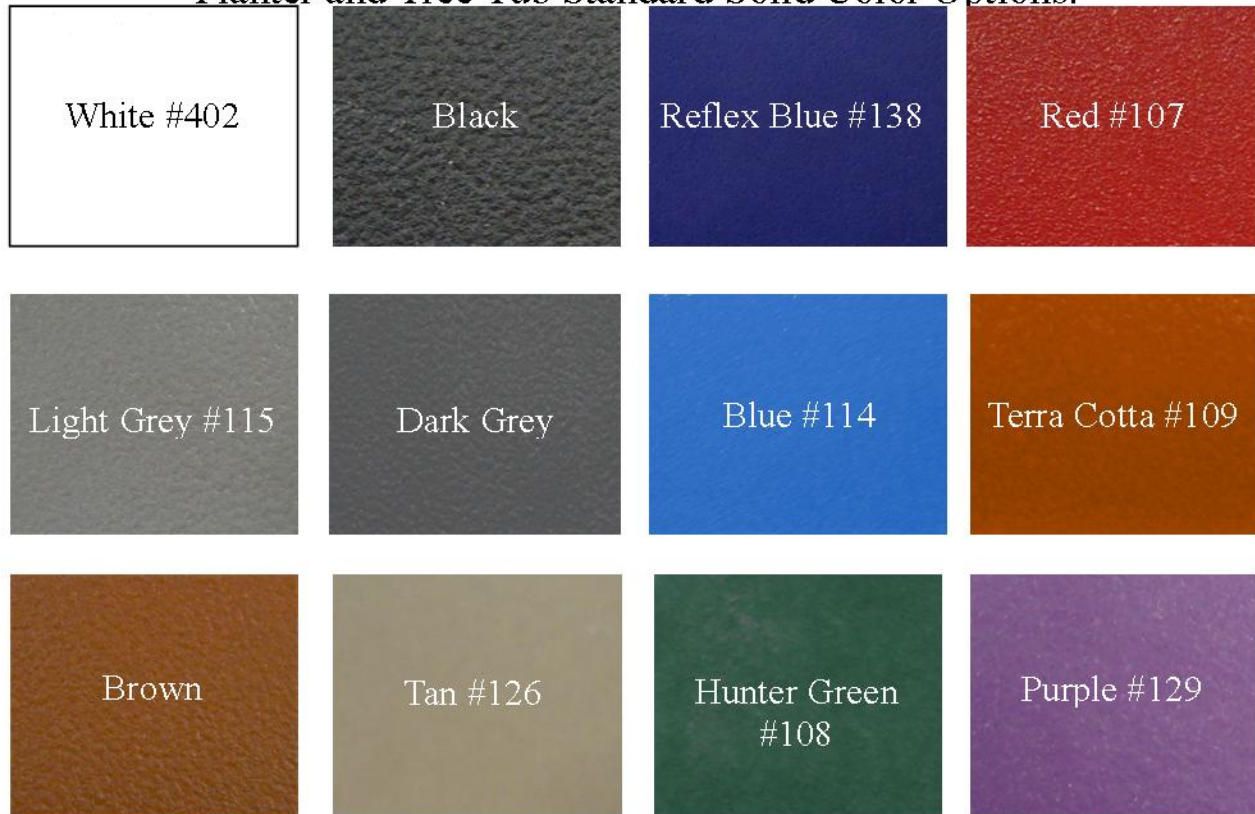

DAWN

Enterprises

Planter and Tree Tub Standard Solid Color Options:

Planter and Tree Tub Standard Stone Finish Color Options:

PLEASE NOTE:

On-screen and printed color representations may vary slightly from actual product colors.