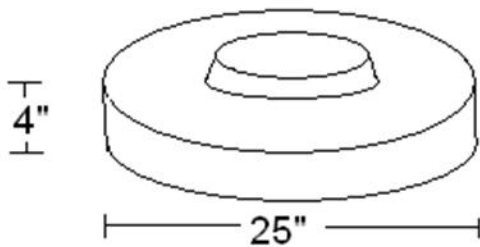

DAWN

Enterprises

Specification Sheet

TP55F: Plastic Flat Top for 35 or 55 Gallon Round Receptacle

Specifications:

- Dimensions: 25" diameter x 4" height, 13" diameter opening for trash deposit
- Weight: 4lbs
- Materials: Rotationally molded #4 recyclable HDPE
- Color Options: Red, Black, Brown, Grey, Blue, or custom colors available
- Other Options: security bolt for chain kits available upon request