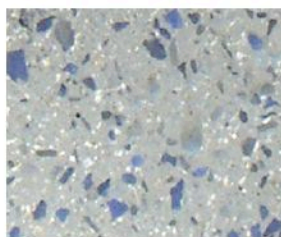

DAWN

Enterprises

Standard Recycled Glass Color Options:

Clear

Blue

Green

Citrus

Standard Concrete Color Options:

White

Natural

Brown

Charcoal

Standard Concrete with Recycled Glass Finishes:

Light Sandblast

PLEASE NOTE:

On-screen and printed color representations may vary slightly from actual product colors.