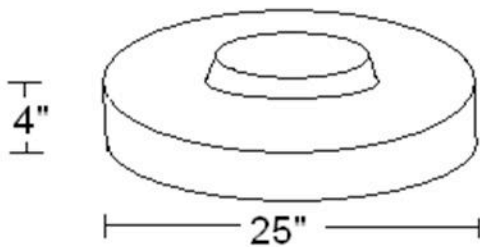

DAWN

Enterprises

Specification Sheet

TP55F: Plastic Flat Top for 35 or 55 Gallon Round Receptacle

Specifications:

- Dimensions: 25" diameter x 4" height, 13" diameter opening for trash deposit
- Weight: 4lbs
- Materials: Rotationally molded #4 recyclable HDPE
- Color Options: Red, Black, Brown, Grey, Blue, or custom colors available
- Other Options: security bolt for chain kits available upon request