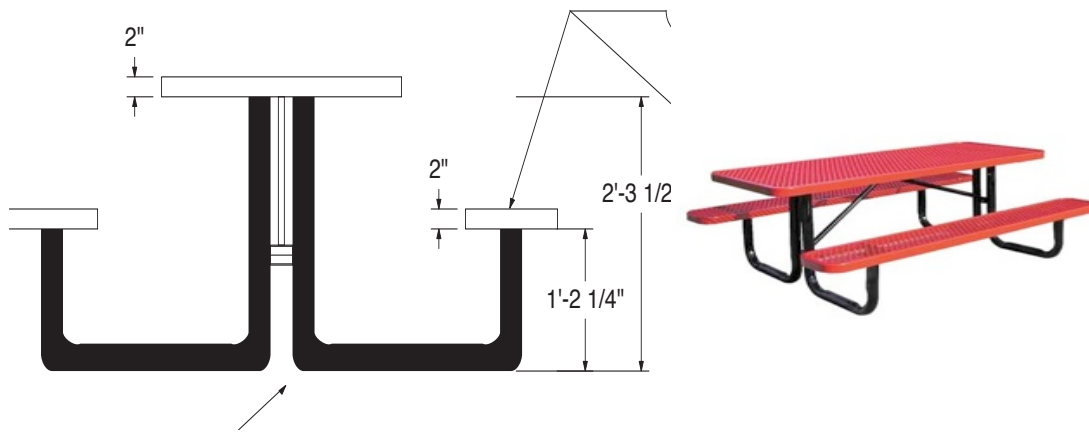

### LCTxXP: Standard Metal Picnic Table Spec Sheet

- Dimensions: Available in 4', 6', 8', 12' Lengths, 2' 3 1/2" Height
- Weight: Varies on size, (160-450 lbs)
- Materials: 9 Gauge Expanded Metal
- Color Options: Black, Red, Orange, Yellow, Green, BKGreen, Teal, Blue, Brown, Burgundy, Purple, Beige, Granite, Gray, Navy, Sandstone
- Finish: Thermoplastic Finish
- Portable, Surface Mount, In-Ground – Mounting Options