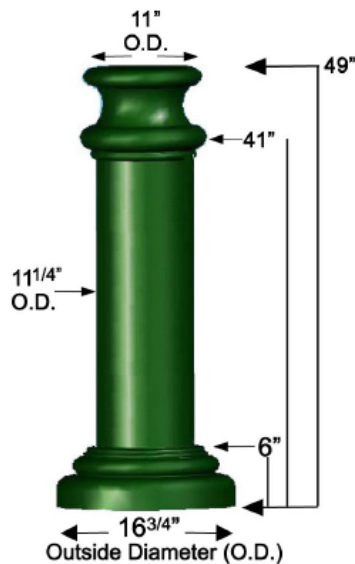

### BCPawn: 10" Dia. Pawn Bollard Cover Spec Sheet

- Dimensions: 48" Height x 10" Dia.
- Weight: 15 lbs.
- Materials: Low-Density Thermoplastic Polyethylene (LDPE) W/ Ultra-Violet and Anti-Static Additives.
- Fits: 10" Diameter pipe bollards. (Inserts available for 6" and 8")
- Standard Colors: Black, Forest Green, Grey, Red, Brown, Yellow, White
- Premium Colors: Dark Granite, Light Granite, White Granite