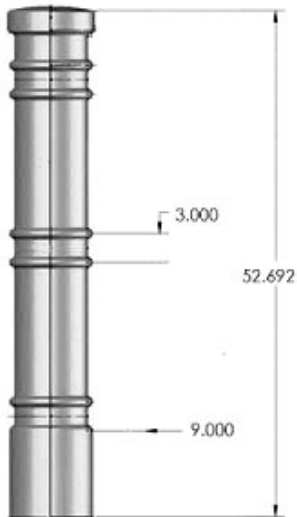

### BCMetro: 6" Dia. x 1/4" Metro Bollard Cover Spec Sheet

- Dimensions: 52" Height x 6" Dia. x 1/4" Wall Thickness
- Materials: Low-Density Thermoplastic Polyethylene (LDPE) W/ Ultra-Violet and Anti-Static Additives.
- Fits: 6" Diameter pipe bollards. (inserts available for 3" and 4")
- Standard Colors: Black, Forest Green, Grey, Red, White, Blue, Brown
- Premium Colors: Dark Granite, Light Granite, White Granite