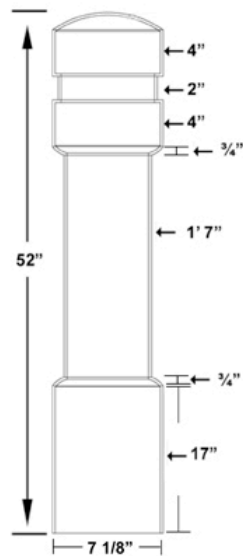

DAWN

Enterprises

BCArch: 6" Architectural Bollard Cover Spec Sheet

- Dimensions: 52" Height x 6" Dia. x 1/4" Wall Thickness
- Materials: Low-Density Thermoplastic Polyethylene (LDPE) W/ Ultra-Violet and Anti-Static Additives.
- Fits: 6" Diameter pipe bollards. (Custom sizes available)
- Standard Colors: Black, Forest Green, Grey, Red, Yellow, Brown, White
- Premium Colors: Dark Granite, Light Granite, White Granite